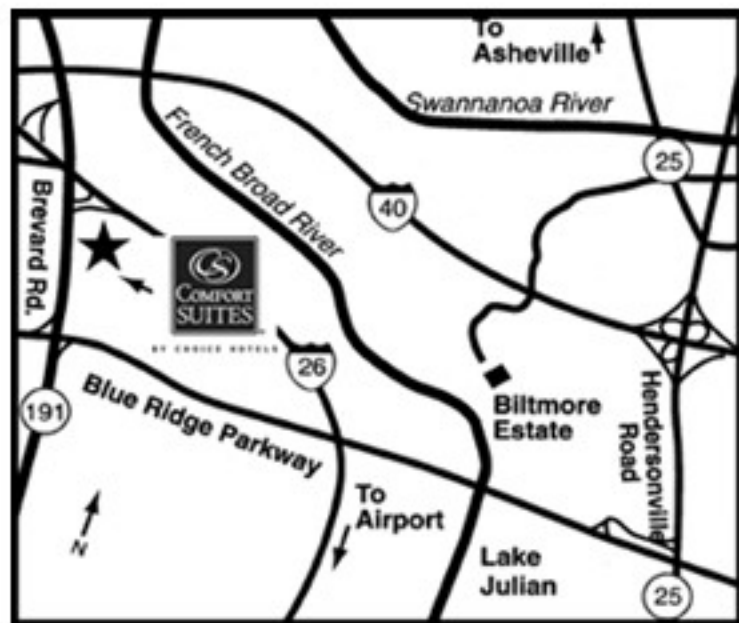

Great Location:

- Located at I-26 & Brevard Road
- Adjacent to Biltmore Square Mall
- 7 Miles from downtown Asheville
- 8 Miles from Asheville Regional Airport
- 8 Miles from the Biltmore Estates

From Points North: Greenville/Spartanburg:

Take I-26 West. Get off at the Brevard Road, Exit #33 (formerly Exit 2). Turn right at the traffic light. The hotel is 2 ½ lights on the left.

From Points South: Johnson City, TN:

Take Highway 19/23 South. Then take I-240 West. Take I-26 East. Get off at the Brevard Road, Exit #33 (formerly Exit 2). Turn left at the traffic light. The hotel is 1 ½ lights on the left.

From Points East: Knoxville, TN:

Take I-40 East take Exit #46A to I-26 East. Get off at the Brevard Road, Exit #33 (formerly Exit 2). Turn left at the traffic light. The hotel is 1 ½ lights on the left.

From Points West: Statesville, NC (Winston/Salem):

Take I-40 West take Exit #46A to I-26 East. Get off at the Brevard Road, Exit #33 (formerly Exit 2). Turn left at the traffic light. The hotel is 1 ½ lights on the left.